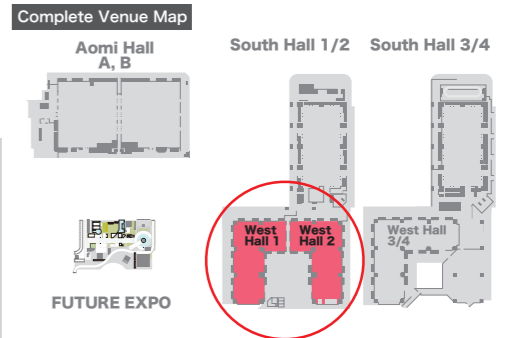

West Exhibition Hall 1st Fl.

- Information
- Official Goods Shop
- Guidebook Store
- Escalator
- Elevator
- Restroom
- Nursery
- Baby Care Room
- Accessible Facility
- Coin Locker
- First Aid
- Restaurant & Cafe, Rest Zone
- Smoking Area
- AED/Automated External Defibrillator